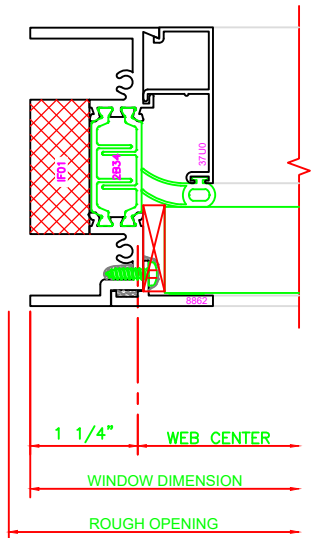

421	JAMB
	325
	PROJECT OUT \ FIXED
	4-BAR ARMS

120	HEAD
	325
	PROJECT OUT
	4-BAR ARMS

522	MEETING RAIL
	PROJECT OUT \ FIXED
	CAM LOCK

403	JAMB
	325
	PROJECT OUT \ FIXED

200	SILL
	325
	FIXED