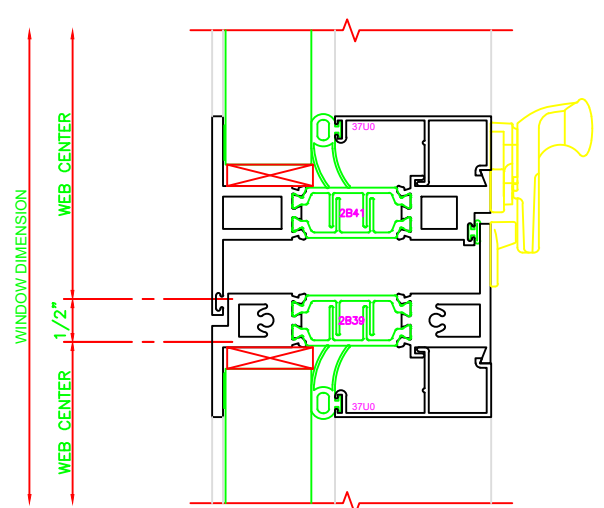

421	JAMB
	325
	PROJECT OUT \ FIXED
	4-BAR ARMS

120	HEAD
	325
	PROJECT OUT
	4-BAR ARMS

522	MEETING RAIL
	PROJECT OUT \ FIXED
	CAM LOCK

403	JAMB
	325
	PROJECT OUT \ FIXED

200	SILL
	325
	FIXED