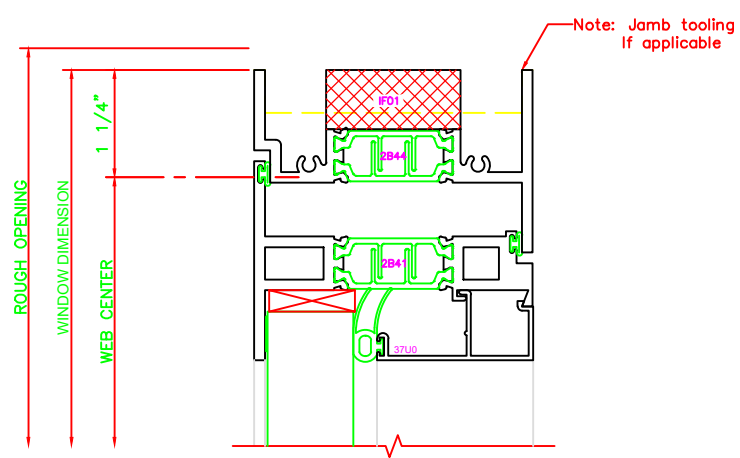

421	JAMB
	325
	PROJECT OUT \ FIXED
	4-BAR ARMS

120	HEAD
	325
	PROJECT OUT
	4-BAR ARMS

522	MEETING RAIL
	PROJECT OUT \ FIXED
	CAM LOCK

403	JAMB
	325
	PROJECT OUT \ FIXED

200	SILL
	325
	FIXED